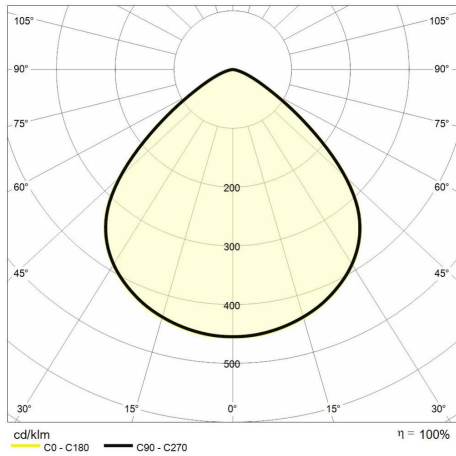

Photometry

Technical drawing