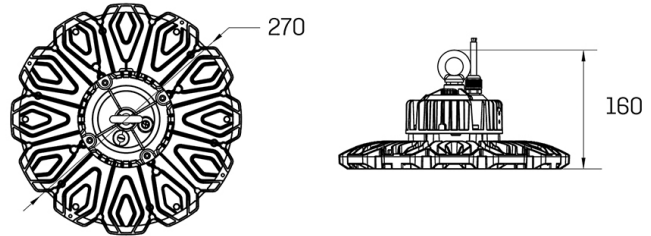

Accessories

New Pegaso spotlights

PC REFLECTOR for NEW PEGASO SLIM
100W
Cod: 6361069

New Pegaso lenses

PC LENS 60° NEW PEGASO SLIM 100W
Cod: 6361071

New Pegaso lenses

PC LENS 120° NEW PEGASO SLIM 100W
Cod: 6361072

New Pegaso spotlights

REFLECTOR Aluminum for NEW
PEGASO SLIM 100W
Cod: 6361067