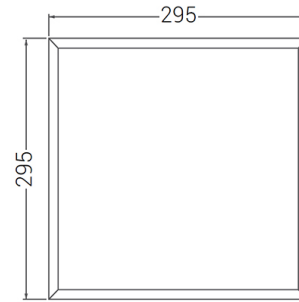

Technical drawing