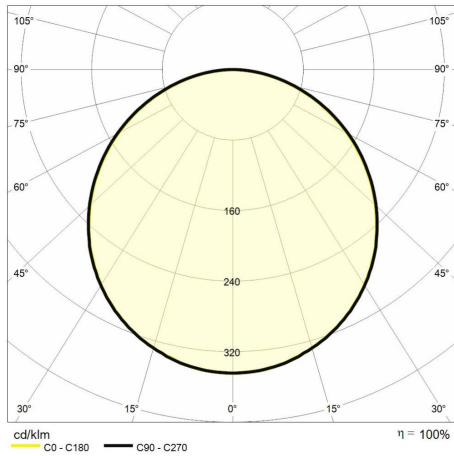

Photometry