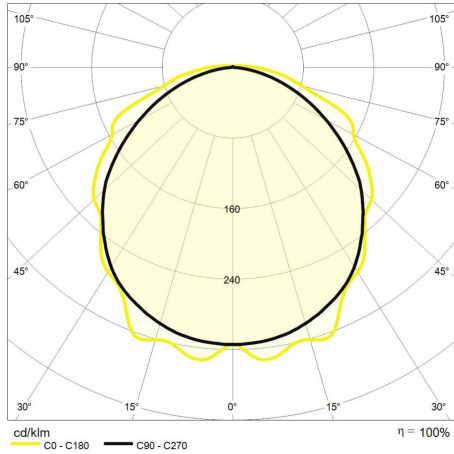

Photometry