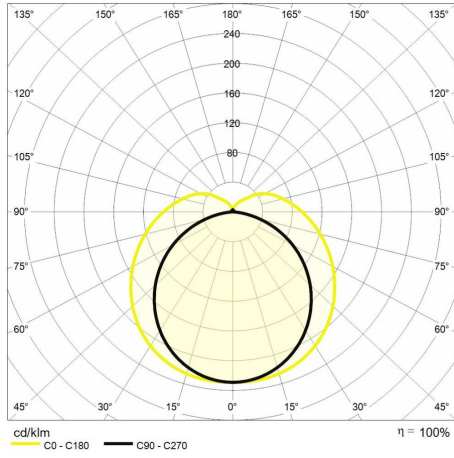

Photometry