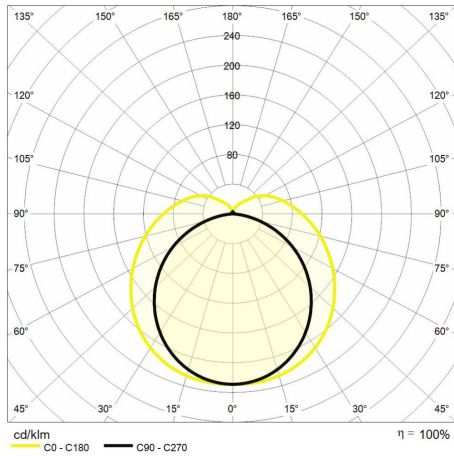

Photometry