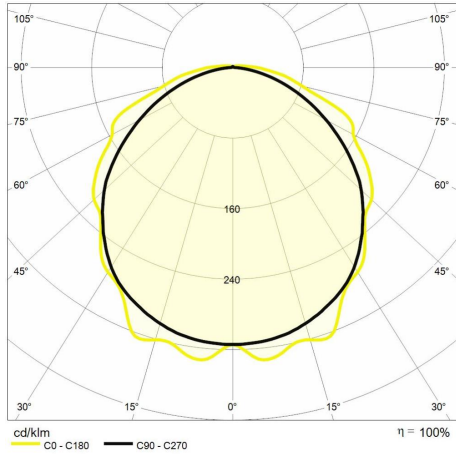

Photometry