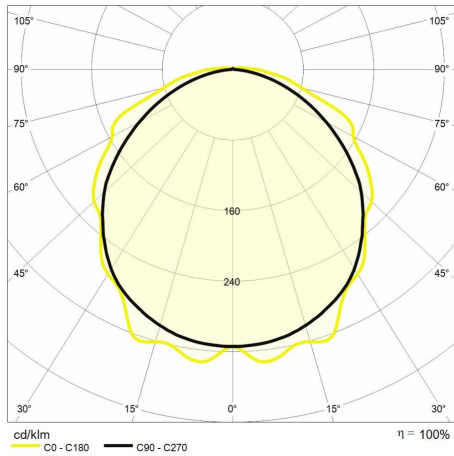

Photometry