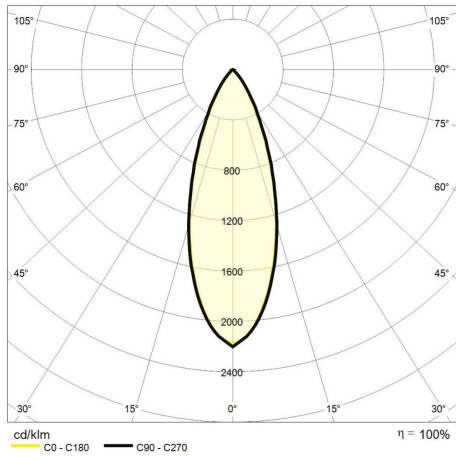

Photometry