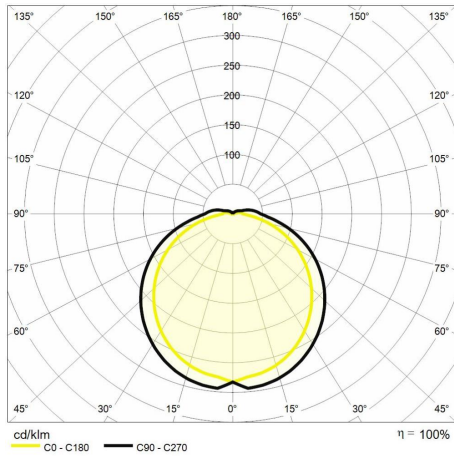

Photometry