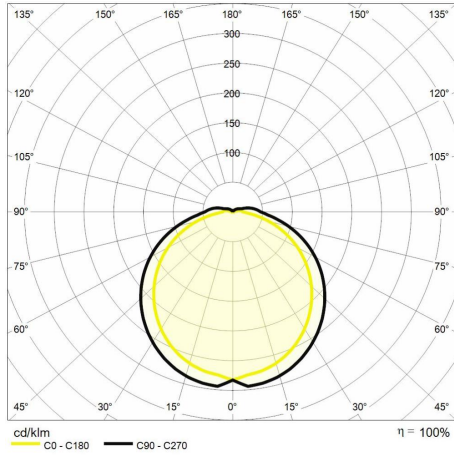

Photometry