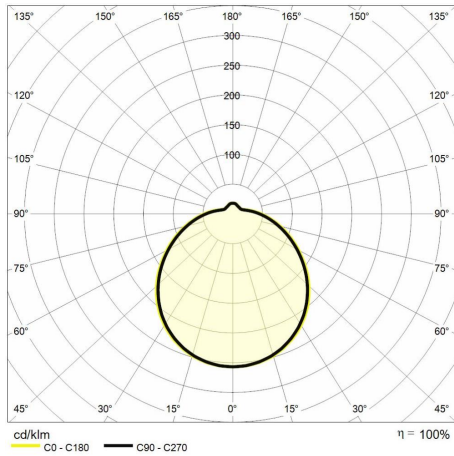

Photometry