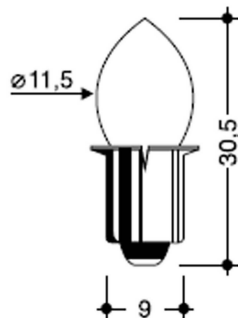

P13,5s prefocus in krypton

BULB P13,5s d11x30mm KRYPTON 4,8V 3,6W

Cod: **5454222**

IP20
Protected from solid bodies larger than 12 mm

Exempt
Product exempt from energy labelling

ReeR warranty
ReeR guarantees the product for a time duration of 3 years

Technical description

Product code: 5454222 | Category: Non-LED lamps | Model: P13,5s prefocus in krypton | Product description: BULB P13,5s d11x30mm KRYPTON 4,8V 3,6W | Lumen output (lm): 52 | LED Lifetime: 15 h | Energy efficiency class: Exempt | Diameter (mm): 11 | Height (mm): 30 | Lamp holder: P13,5s | IP rating: IP 20 | Nominal power (W): 3,6 | Power supply: 4,8V 750mA | Quantity per package: 100 |

Lighting data

Lumen output (lm)	52
LED Lifetime	15 h
Energy efficiency class	Exempt

Mechanical data

Diameter (mm)	11	Lamp holder	P13,5s
Height (mm)	30	IP rating	IP 20

Electrical data

Nominal power (W)	3.6
Power supply	4,8V 750mA
Quantity per package	100