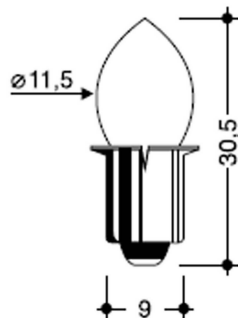

P13,5s prefocus in krypton

BULB P13,5s d11x30mm KRYPTON 3,6V 2,88W

Cod: 5454221

IP20
Protected from solid bodies larger than 12 mm

Exempt
Product exempt from energy labelling

ReeR warranty
ReeR guarantees the product for a time duration of 3 years

Technical description

Product code: 5454221 | Category: Non-LED lamps | Model: P13,5s prefocus in krypton | Product description: BULB P13,5s d11x30mm KRYPTON 3,6V 2,88W | Lumen output (lm): 36 | LED Lifetime: 15 h | Energy efficiency class: Exempt | Diameter (mm): 11 | Height (mm): 30 | Lamp holder: P13,5s | IP rating: IP 20 | Nominal power (W): 2,88 | Power supply: 3,6V 800mA | Quantity per package: 100 |

Lighting data

Lumen output (lm)	3,6
LED Lifetime	15 h
Energy efficiency class	Exempt

Mechanical data

Diameter (mm)	11	Lamp holder	P13,5s
Height (mm)	30	IP rating	IP 20

Electrical data

Nominal power (W)	2.88
Power supply	3,6V 800mA
Quantity per package	100