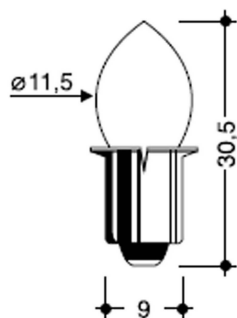

# P13,5s prefocus

P13,5s BULB d,11x30mm 7431/7,2V-0,55A

Cod: **5453159**

IP20  
Protected from solid bodies larger than 12 mm

Exempt  
Product exempt from energy  
labelling

ReeR warranty  
ReeR guarantees the product for a time duration of 3 years

## Technical description

Product code: 5453159 | Category: Non-LED lamps | Model: P13,5s prefocus | Product description: P13,5s BULB d,11x30mm 7431/7,2V-0,55A | LED Lifetime: 10 h | Energy efficiency class: Exempt | Diameter (mm): 11 | Height (mm): 30 | Lamp holder: P13,5s | IP rating: IP 20 | Nominal power (W): 3,96 | Power supply: 7,2V 550mA | Quantity per package: 100

### Mechanical data

Diameter (mm)	11	Lamp holder	P13,5s
Height (mm)	30	IP rating	IP 20

---