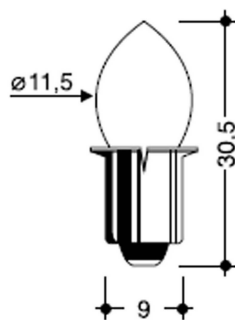

# P13,5s prefocus

BULB P13,5s d,11x30mm 7431/3,5V-0,5A

Cod: **5453157**

IP20  
Protected from solid bodies larger than 12 mm

Exempt  
Product exempt from energy  
labelling

ReeR warranty  
ReeR guarantees the product for a time duration of 3 years

## Technical description

Product code: 5453157 | Category: Non-LED lamps | Model: P13,5s prefocus | Product description: BULB P13,5s d,11x30mm 7431/3,5V-0,5A | LED Lifetime: 10 h | Energy efficiency class: Exempt | Diameter (mm): 11 | Height (mm): 30 | Lamp holder: P13,5s | IP rating: IP 20 | Nominal power (W): 1,75 | Power supply: 3,5V 500mA | Quantity per package: 100

### Mechanical data

Diameter (mm)	11	Lamp holder	P13,5s
Height (mm)	30	IP rating	IP 20

---