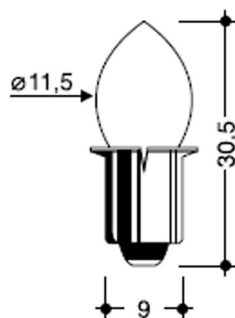

P13,5s prefocus

BULB P13,5s d,11x30mm 7431/2,5V-0,5A

Cod: **5453156**

IP20
Protected from solid bodies larger than 12 mm

Exempt
Product exempt from energy
labelling

ReeR warranty
ReeR guarantees the product for a time duration of 3 years

Technical description

Product code: 5453156 | Category: Non-LED lamps | Model: P13,5s prefocus | Product description: BULB P13,5s d,11x30mm 7431/2,5V-0,5A | LED Lifetime: 10 h | Energy efficiency class: Exempt | Diameter (mm): 11 | Height (mm): 30 | Lamp holder: P13,5s | IP rating: IP 20 | Nominal power (W): 1,25 | Power supply: 2,5V 500mA | Quantity per package: 100

Lighting data

LED Lifetime	10 h
Energy efficiency class	Exempt

Mechanical data

Diameter (mm)	11	Lamp holder	P13,5s
Height (mm)	30	IP rating	IP 20

Electrical data

Nominal power (W)	1.25
Power supply	2,5V 500mA
Quantity per package	100