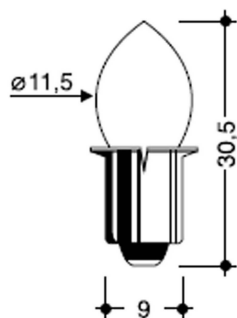

P13,5s prefocus

BULB P13,5s d,11x30mm 7431/6V-0,5A

Cod: **5453155**

IP20
Protected from solid bodies larger than 12 mm

Exempt
Product exempt from energy
labelling

ReeR warranty
ReeR guarantees the product for a time duration of 3 years

Technical description

Product code: 5453155 | Category: Non-LED lamps | Model: P13,5s prefocus | Product description: BULB P13,5s d,11x30mm 7431/6V-0,5A | LED Lifetime: 15 h | Energy efficiency class: Exempt | Diameter (mm): 11 | Height (mm): 30 | Lamp holder: P13,5s | IP rating: IP 20 | Nominal power (W): 3 | Power supply: 6V 500mA | Quantity per package: 100 |

Lighting data

LED Lifetime	15 h
Energy efficiency class	Exempt

Mechanical data

Diameter (mm)	11	Lamp holder	P13,5s
Height (mm)	30	IP rating	IP 20

Electrical data

Nominal power (W)	3
Power supply	6V 500mA
Quantity per package	100