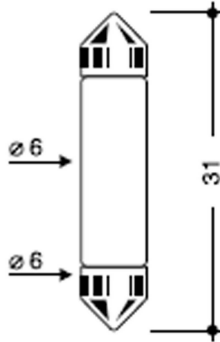

SV6 31mm

SV6-6 BULB d6x31mm 30V 1,5W

Cod: **5453127**

IP20
Protected from solid bodies larger than 12 mm

Exempt
Product exempt from energy
labelling

ReeR warranty
ReeR guarantees the product for a time duration of 3 years

Technical description

Product code: 5453127 | Category: Non-LED lamps | Model: SV6 31mm | Product description: SV6-6 BULB d6x31mm 30V 1,5W | LED Lifetime: 1.000 h | Energy efficiency class: Exempt | Diameter (mm): 6 | Height (mm): 31 | Lamp holder: SV6 | IP rating: IP 20 | Nominal power (W): 1,5 | Power supply: 30V 50mA | Quantity per package: 100 |

Lighting data

LED Lifetime	1.000 h
Energy efficiency class	Exempt

Mechanical data

Diameter (mm)	6	Lamp holder	SV6
Height (mm)	31	IP rating	IP 20

Electrical data

Nominal power (W)	1.5
Power supply	30V 50mA
Quantity per package	100