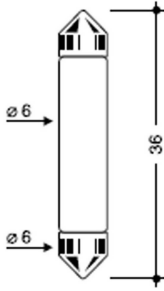

# SV6 36mm

SV6-6 BULB d6x36mm 6V-3W

Cod: **5452023**

IP20  
Protected from solid bodies larger than 12 mm

Exempt  
Product exempt from energy  
labelling

ReeR warranty  
ReeR guarantees the product for a time duration of 3 years

## Technical description

Product code: 5452023 | Category: Non-LED lamps | Model: SV6 36mm | Product description: SV6-6 BULB d6x36mm 6V-3W | LED Lifetime: 1.000 h | Energy efficiency class: Exempt | Diameter (mm): 6 | Height (mm): 36 | Lamp holder: SV6 | IP rating: IP 20 | Nominal power (W): 3 | Power supply: 6V 500mA | Quantity per package: 100 |

### Mechanical data

Diameter (mm)	6	Lamp holder	SV6
Height (mm)	36	IP rating	IP 20

---