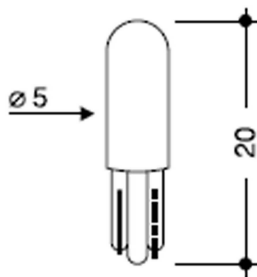

Wedge W 2x4,6 d

WEDGE BULB W2x4,6d d5x20mm 24V
1,2W

Cod: **5450595**

IP20
Protected from solid bodies larger than 12 mm

Exempt
Product
labelling
exempt from energy

ReeR warranty
ReeR guarantees the product for a time duration of 3 years

Technical description

Product code: 5450595 | Category: Non-LED lamps | Model: Wedge W 2x4,6 d | Product description: WEDGE BULB W2x4,6d d5x20mm 24V 1,2W | Type of filament: C-2F | Lumen output (lm): 0,72 | LED Lifetime: 1.000 h | Energy efficiency class: Exempt | Diameter (mm): 5 | Height (mm): 20 | Lamp holder: W2x4,6d | IP rating: IP 20 | Nominal power (W): 1,2 | Power supply: 24V 20mA | Quantity per package: 100 |

Lighting data

Type of filament	C-2F	Energy efficiency class	Exempt
Lumen output (lm)	0,72		
LED Lifetime	1.000 h		

Mechanical data

Diameter (mm)	5	Lamp holder	W2x4,6d
Height (mm)	20	IP rating	IP 20

Electrical data