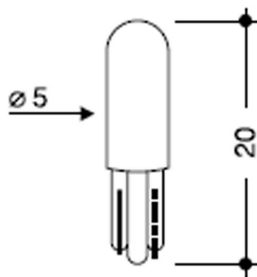

Wedge W 2x4,6 d

WEDGE BULB W2x4,6d d5x20mm 24V
1W

Cod: **5450594**

IP20
Protected from solid bodies larger than 12 mm

Exempt
Product exempt from energy
labelling

ReeR warranty
ReeR guarantees the product for a time duration of 3 years

Technical description

Product code: 5450594 | Category: Non-LED lamps | Model: Wedge W 2x4,6 d | Product description: WEDGE BULB W2x4,6d d5x20mm 24V 1W | Type of filament: C-2F | Lumen output (lm): 0,28 | LED Lifetime: 5.000 h | Energy efficiency class: Exempt | Diameter (mm): 5 | Height (mm): 20 | Lamp holder: W2x4,6d | IP rating: IP 20 | Nominal power (W): 1 | Power supply: 24V 40mA | Quantity per package: 100 |

Lighting data

Type of filament	C-2F	Energy efficiency class	Exempt
Lumen output (lm)	0,28		
LED Lifetime	5.000 h		

Mechanical data

Diameter (mm)	5	Lamp holder	W2x4,6d
Height (mm)	20	IP rating	IP 20

Electrical data