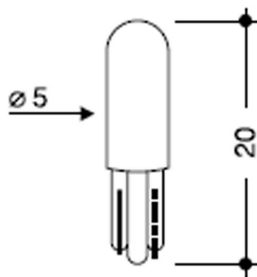

# Wedge W 2x4,6 d

WEDGE BULB W2x4,6d d5X20mm 24V  
30mA

Cod: **5450592**

IP20  
Protected from solid bodies larger than 12 mm

Exempt  
Product  
labelling  
exempt from energy

ReeR warranty  
ReeR guarantees the product for a time duration of 3 years

## Technical description

Product code: 5450592 | Category: Non-LED lamps | Model: Wedge W 2x4,6 d | Product description: WEDGE BULB W2x4,6d d5X20mm 24V 30mA | Type of filament: C-2F | Lumen output (lm): 0,12 | LED Lifetime: 5.000 h | Energy efficiency class: Exempt | Diameter (mm): 5 | Height (mm): 20 | Lamp holder: W2x4,6d | IP rating: IP 20 | Nominal power (W): 0,72 | Power supply: 24V 30mA | Quantity per package: 100 |

### Mechanical data

Diameter (mm)	5	Lamp holder	W2x4,6d
Height (mm)	20	IP rating	IP 20

---