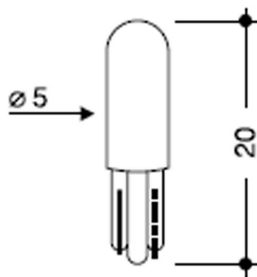

Wedge W 2x4,6 d

WEDGE BULB W2x4,6d d5x20mm 12V
1,2W

Cod: **5450590**

IP20
Protected from solid bodies larger than 12 mm

Exempt
Product
labelling
exempt from energy

ReeR warranty
ReeR guarantees the product for a time duration of 3 years

Technical description

Product code: 5450590 | Category: Non-LED lamps | Model: Wedge W 2x4,6 d | Product description: WEDGE BULB W2x4,6d d5x20mm 12V 1,2W | Type of filament: C-2V | Lumen output (lm): 0,1 | LED Lifetime: 5.000 h | Energy efficiency class: Exempt | Diameter (mm): 5 | Height (mm): 20 | Lamp holder: W2x4,6d | IP rating: IP 20 | Nominal power (W): 1,2 | Power supply: 12V 100mA | Quantity per package: 100 |

Mechanical data

Diameter (mm)	5
---------------	---

Height (mm)	20
-------------	----

Lamp holder	W2x4,6d
-------------	---------

IP rating	IP 20
-----------	-------

Electrical data

Nominal power (W)	1.2
-------------------	-----